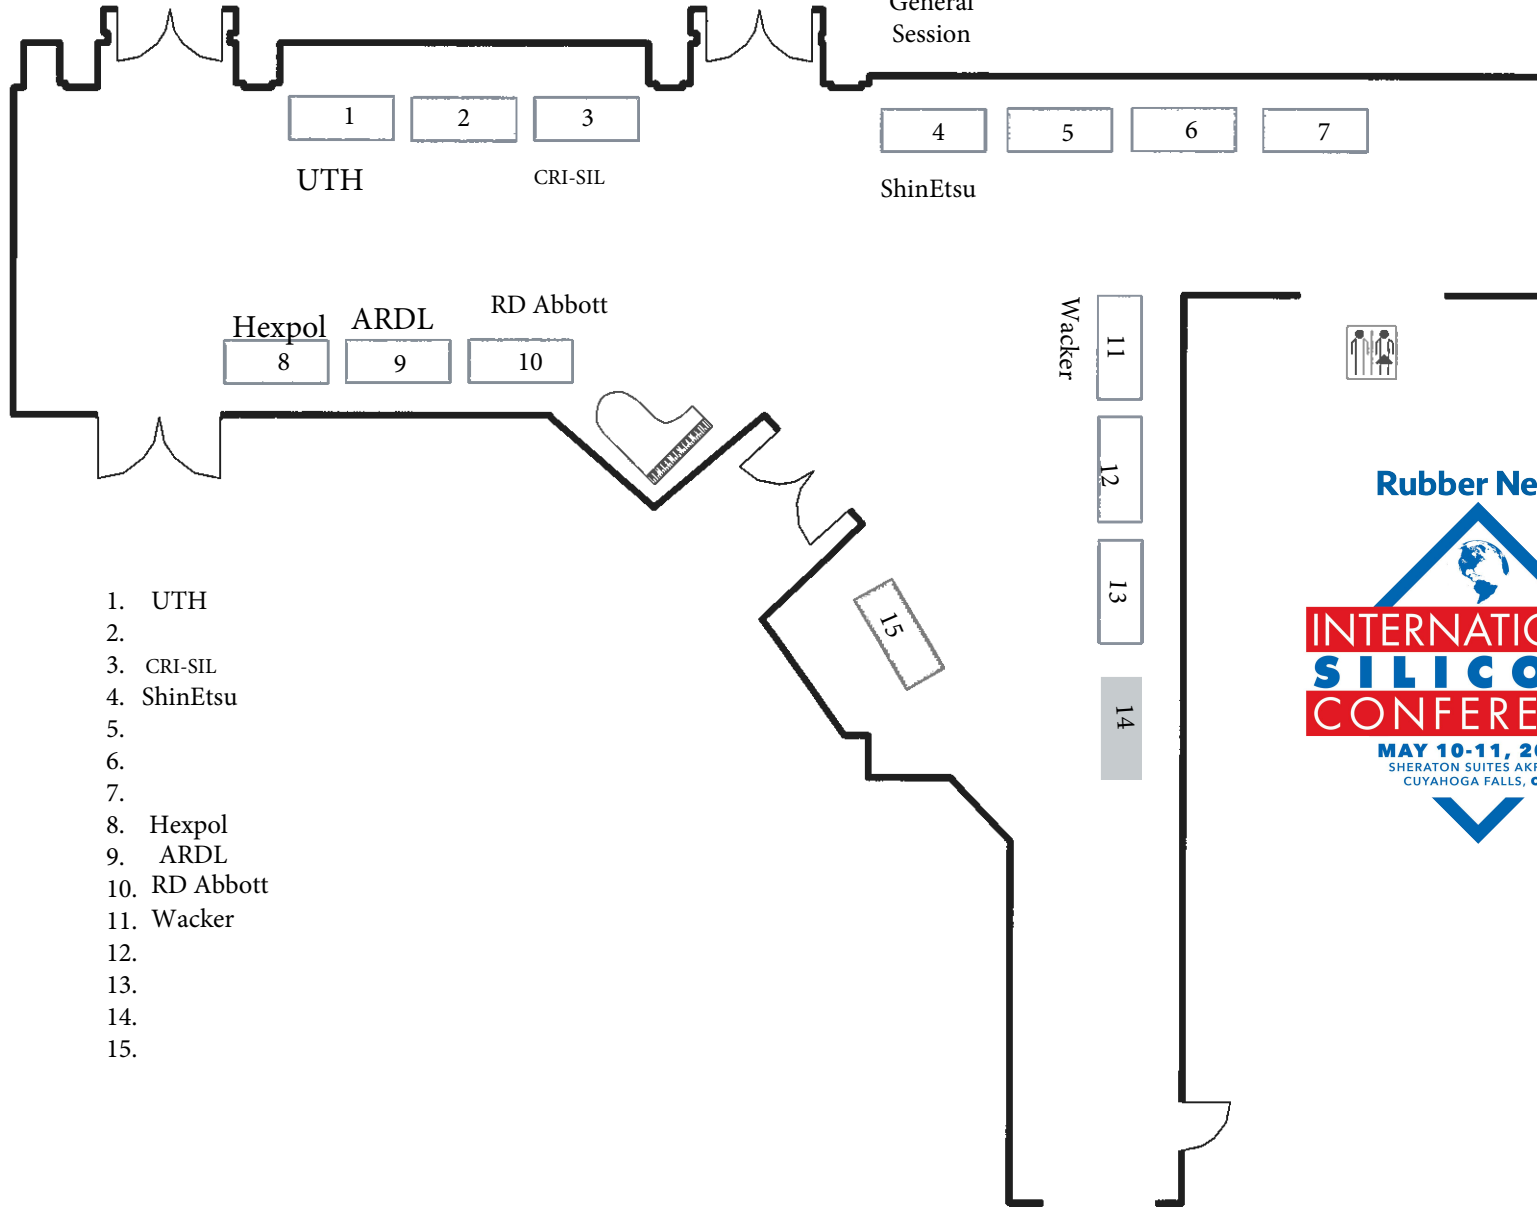

# Riverfront Foyer

Certified

Riverfront West

Riverfront East

General Session

1. UTH
- 2.
3. CRI-SIL
4. ShinEtsu
- 5.
- 6.
- 7.
8. Hexpol
9. ARDL
10. RD Abbott
11. Wacker
- 12.
- 13.
- 14.
- 15.